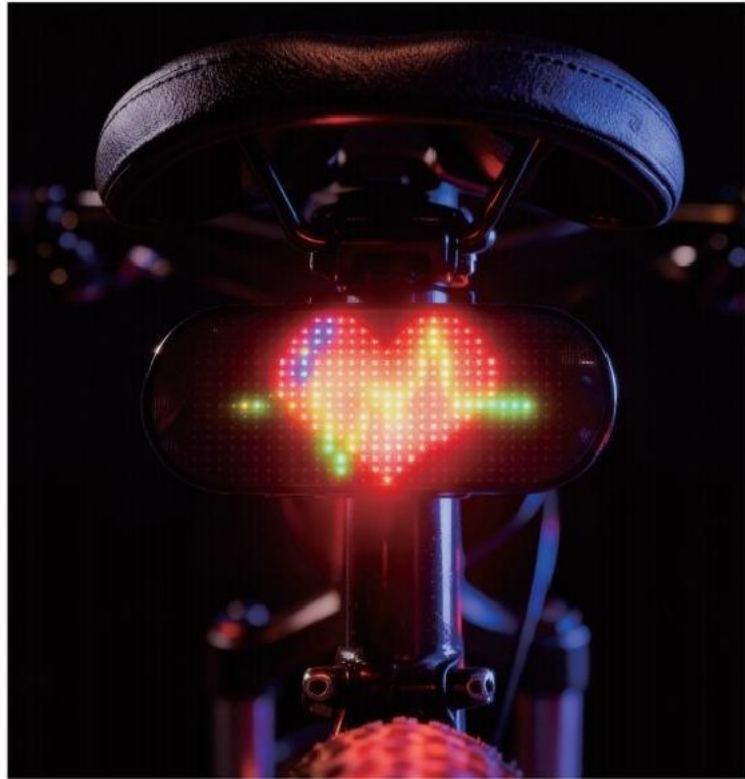

02 Bike Gear Series

B1

pixel:32*16   Leds spacing:P3.75
Power supply:Li-ion   Connect:Bluetooth
N.W.:0.14KG   G.W.:0.24KG
Materia:PC   Product size:14.9*6.6*2.1cm
Carton Size:17.4*9.9*5.1cm