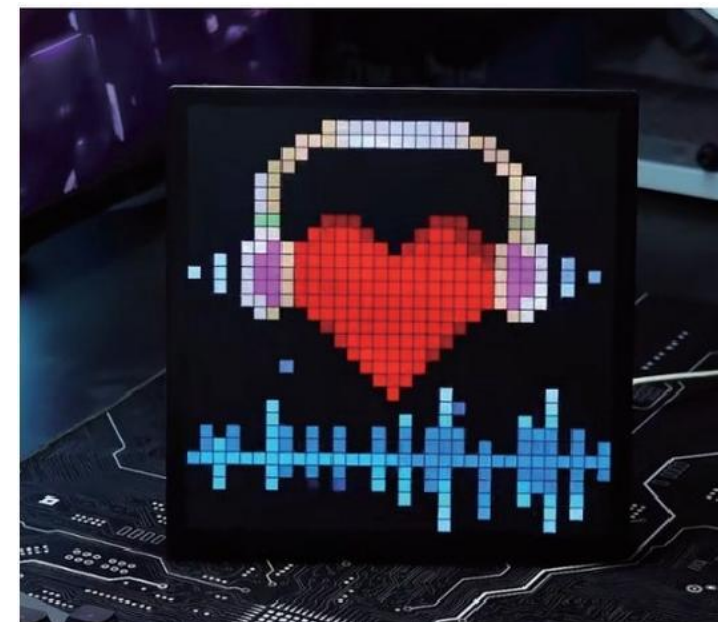

P4-16

pixel:8*8
Power supply:220V/24VDC
N.W.:1.39KG
Materia:PC+ABS
Carton Size:21.7*21.7*16.5cm

Leds spacing:/
Connect:Bluetooth
G.W.:2.1KG
Product size:20*20*26cm