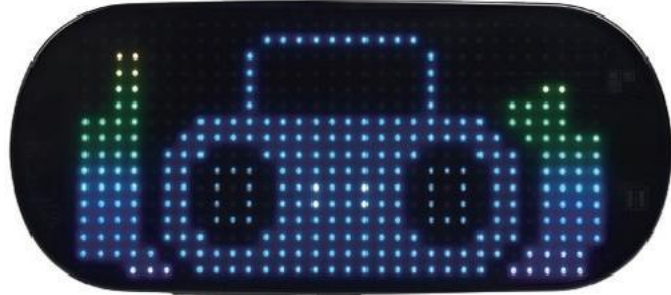

02 Bike Gear Series

B1

pixel:32*16   Leds spacing:P3.75
Power supply:Li-ion   Connect:Bluetooth
N.W.:0.14KG   G.W.:0.24KG
Materia:PC   Product size:14.9*6.6*2.1cm
Carton Size:17.4*9.9*5.1cm