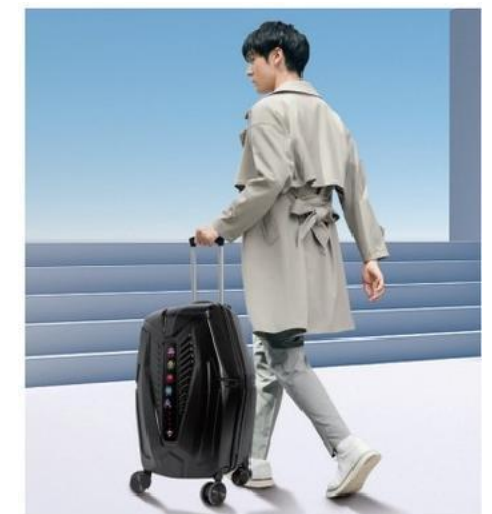

GS1-1

pixel:53 LEDs Leds spacing:Circular
 Power supply:power bank Control:buttons
 N.W.:0.84KG G.W.:1.4KG
 Materia:ABS+PC/EVA Product size:41*31*17cm
 Carton Size:40*31*21cm

L3

pixel:127*16 Leds spacing:P2
 Power supply:power bank Connect:Bluetooth
 N.W.:2.57KG G.W.:3.38KG
 Materia:ABS+PC/Lining Product size:48.5*35*22cm
 Carton Size:58*39*25cm